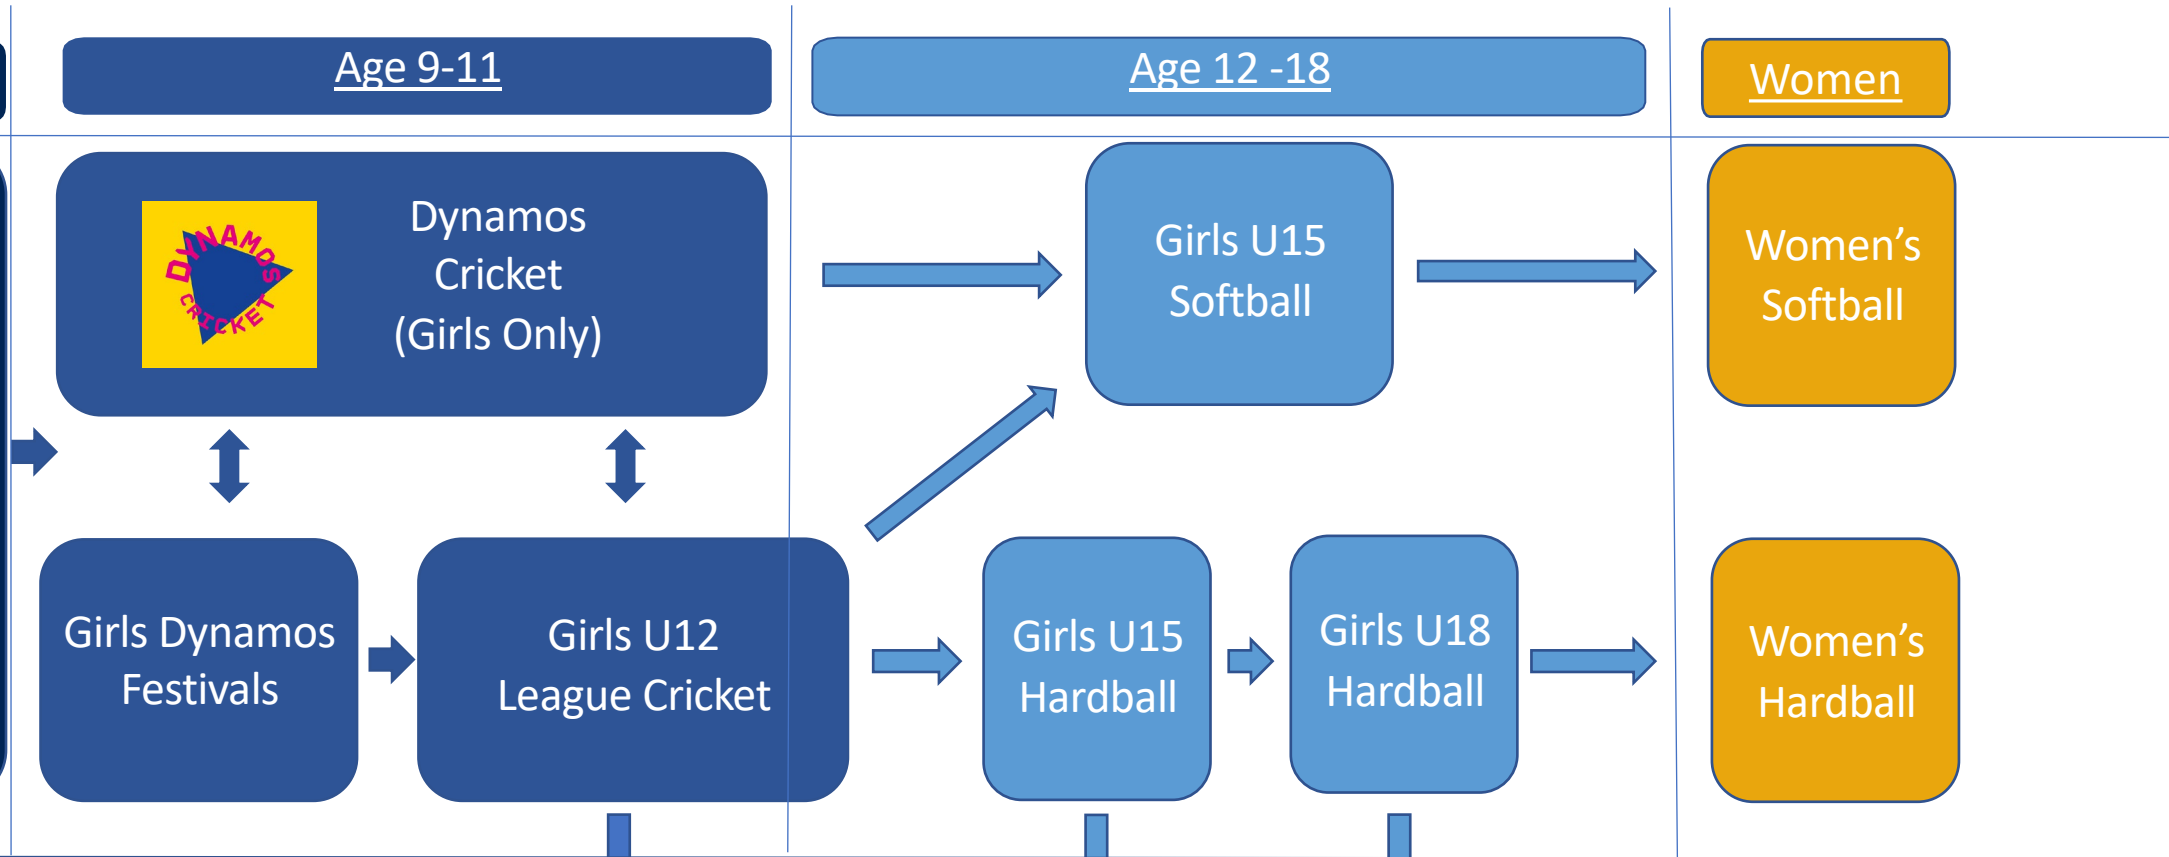

 @derbyshirecricketfoundation
 @derbyshirecricket
 @cricketderbys

#AGameForEveryone

Derbyshire Cricket Foundation

Girls Only: Potential Club Pathway Structure

Age 5-8

All Stars Cricket (Mixed)

Age 9-11

Dynamos Cricket (Girls Only)

Girls Dynamos Festivals

Girls U12 League Cricket

Age 12 -18

Girls U15 Softball

Girls U15 Hardball

Girls U18 Hardball

Women

Women's Softball

Women's Hardball

Representative Cricket Pathway

Representative Cricket Pathway

Why is a whole club pathway desirable?

Please write your answers on the flipchart!
We will discuss the answers as a group

 @derbyshirecricketfoundation
 @derbyshirecricket
 @cricketderbys