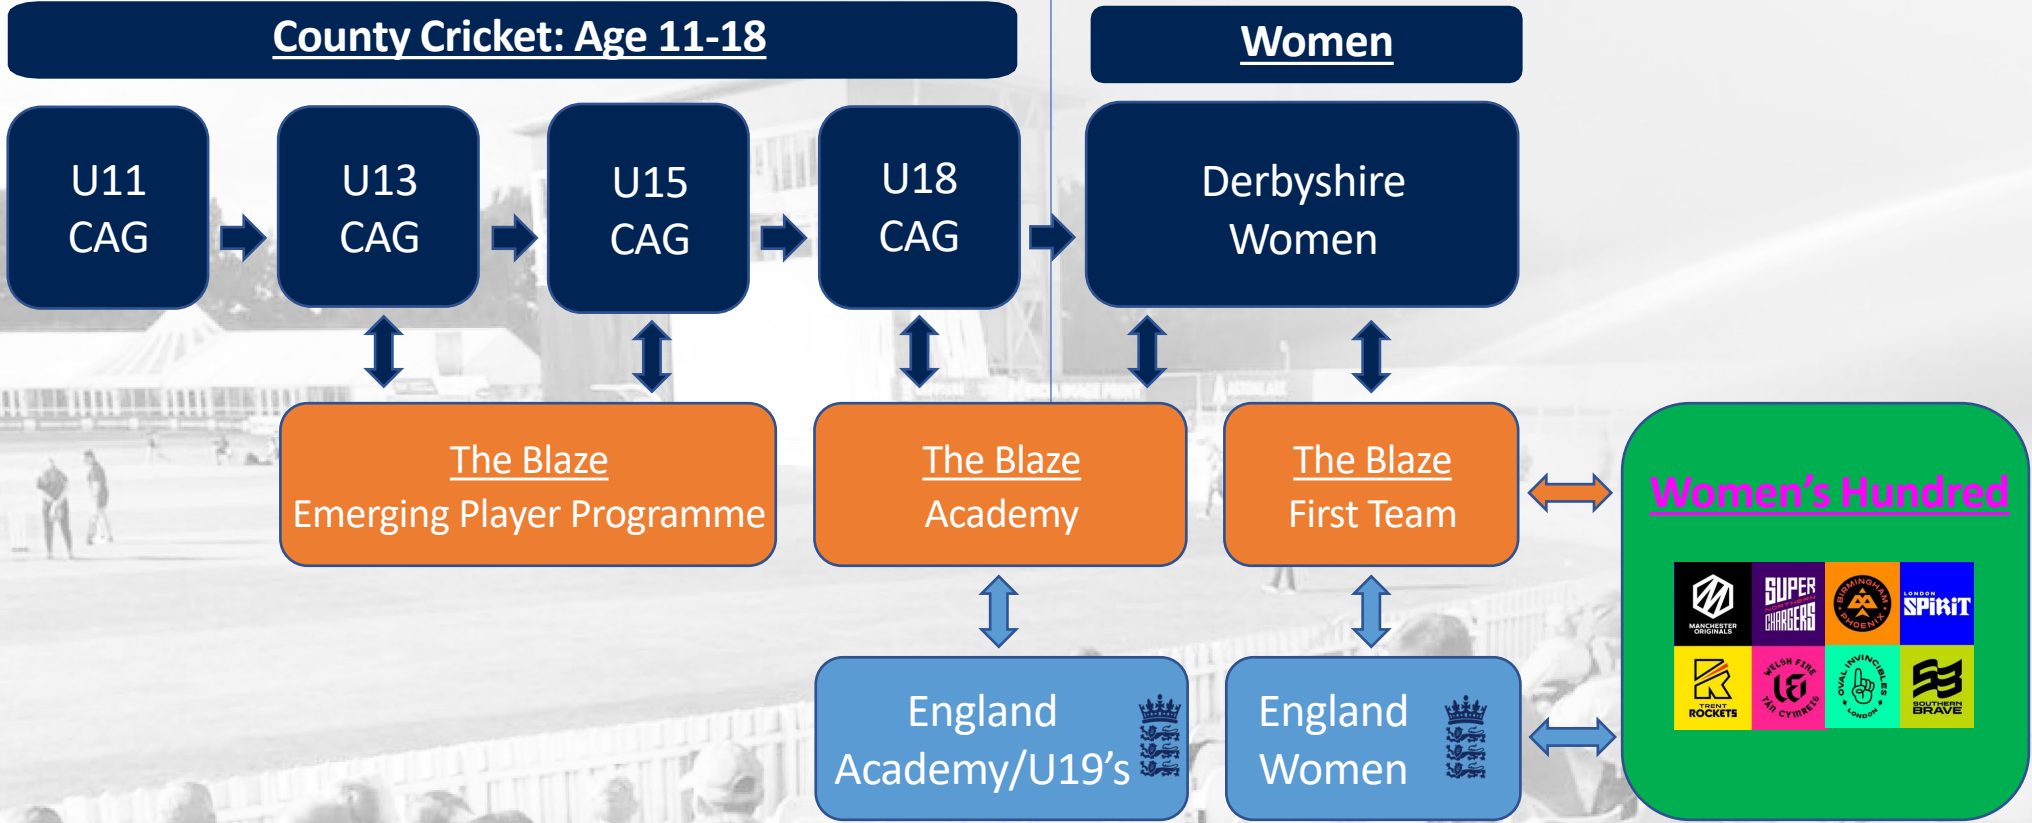

 @derbyshirecricketfoundation
 @derbyshirecricket
 @cricketderbys

#AGameForEveryone

Derbyshire Cricket Foundation

Girls Only: Potential Club Pathway Structure

Age 5-8

All Stars Cricket (Mixed)

Age 9-11

Dynamos Cricket (Girls Only)

Girls Dynamos Festivals

Girls U12 League Cricket

Age 12 -18

Girls U15 Softball

Girls U15 Hardball

Girls U18 Hardball

Women

Women's Softball

Women's Hardball

Representative Cricket Pathway

Representative Cricket Pathway

Why is a whole club pathway desirable?

Please write your answers on the flipchart!
We will discuss the answers as a group

 @derbyshirecricketfoundation
 @derbyshirecricket
 @cricketderbys